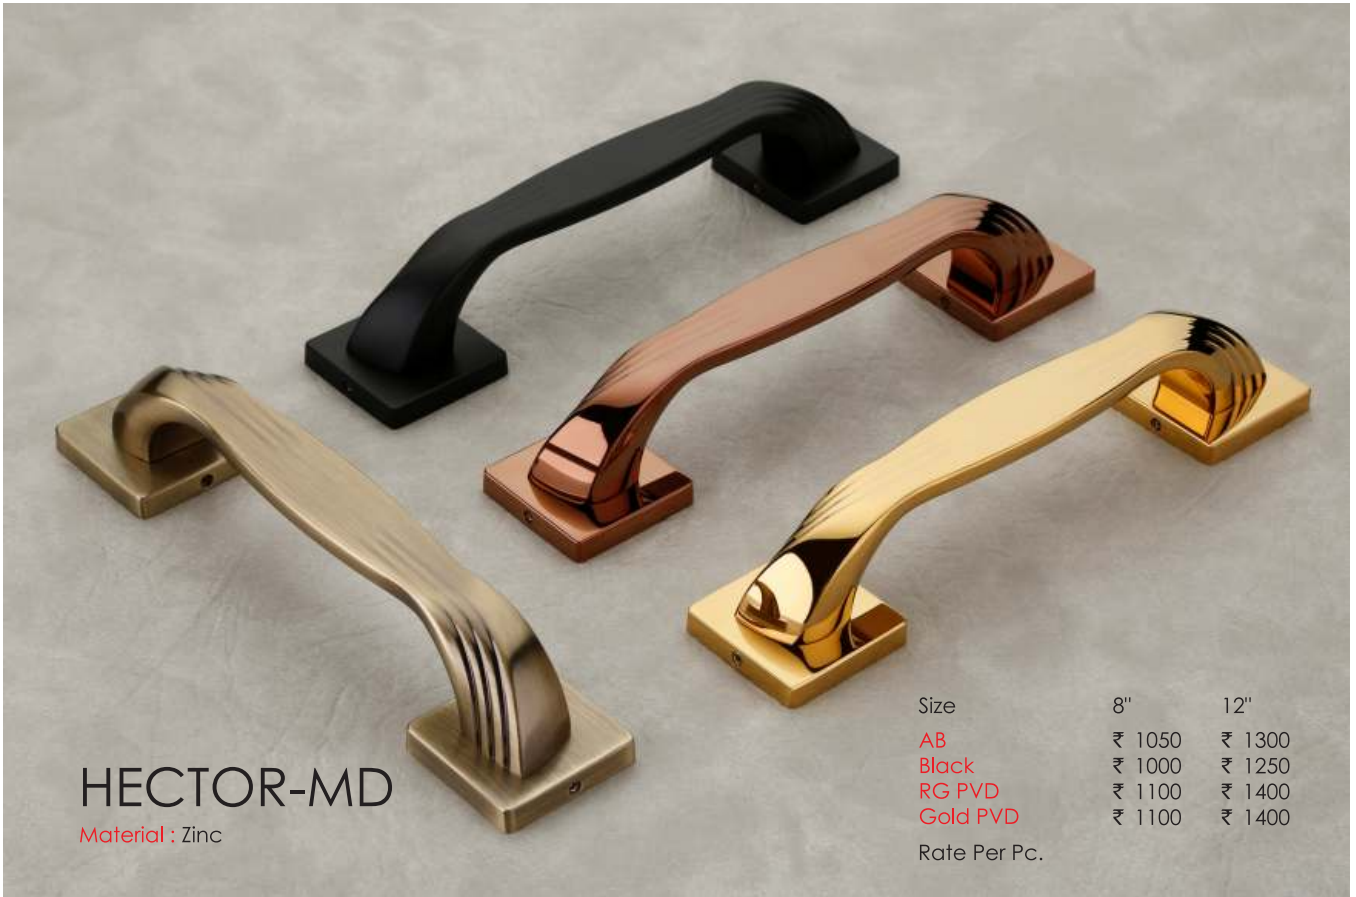

MARVEL-MD

Material : Zinc

Size	8"
CP2T	₹ 970
AB+Gold PVD	₹ 1180
Walnut+RG PVD	₹ 1180
Black+Black PVD	₹ 1180
Rate Per Pc.	

SYDNEY-MD

Material : Zinc

Size	8"
AB+Gold PVD	₹ 1160
Grey+RG PVD	₹ 1160
Black+Black PVD	₹ 1160
Rate Per Pc.	