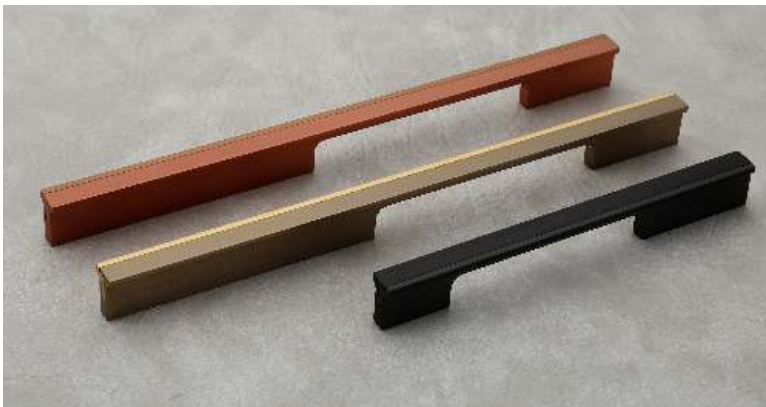

LU-81

Material : Aluminium

Size	8"	12"	18"
Black	₹ 300	₹ 424	₹ 620
RG PVD	₹ 450	₹ 660	₹ 970
SS+Gold PVD	₹ 450	₹ 660	₹ 970

Size	24"	36"
Black	₹ 820	₹ 1660
RG PVD	₹ 1300	₹ 2300
SS+Gold PVD	₹ 1300	₹ 2300

Rate Per Pc.