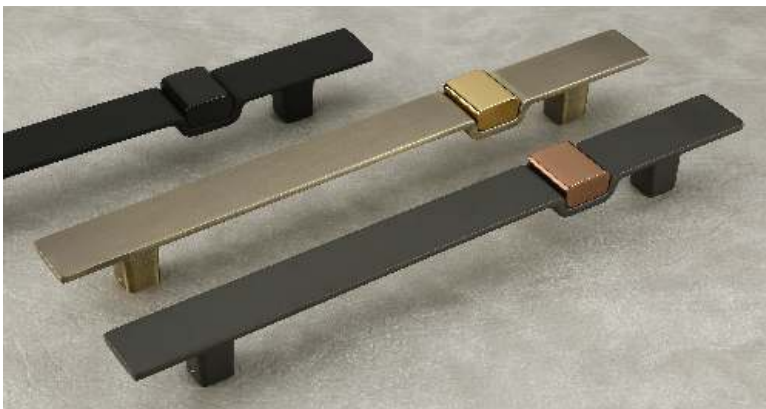

NOVA-GD

Material : Zinc

Size	300mm	450mm
AB+Gold PVD	₹ 4200	₹ 5800
Black+Black PVD	₹ 4200	₹ 5800
Grey+RG PVD	₹ 4200	₹ 5800

Rate Per Pair