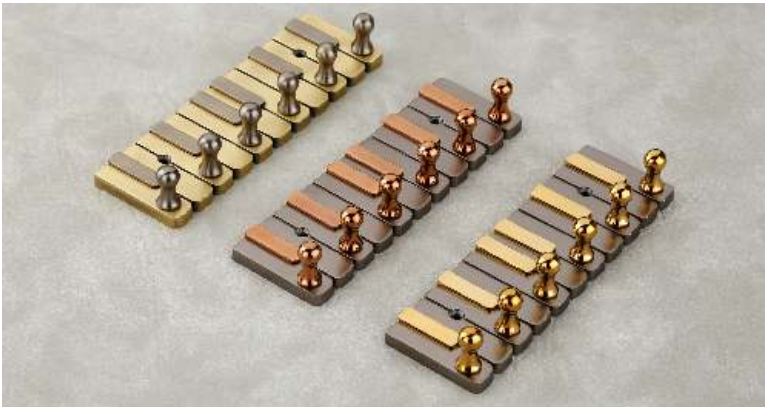

CP	₹ 340
Matt	₹ 430
BA	₹ 480
RG PVD	₹ 650
Gold PVD	₹ 650

Rate Per Pc.

DOT LATCH

Material : Zinc

Size

Matt	₹ 580
BA	₹ 630
Black	₹ 630
RG PVD	₹ 660
Gold PVD	₹ 660

Rate Per Pc.

PIANO