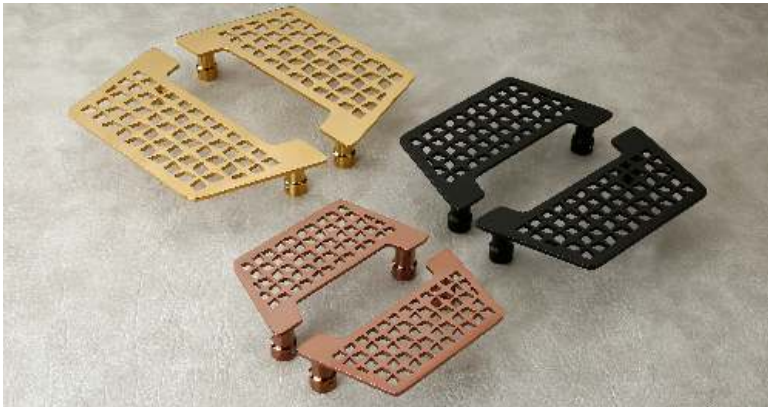

ECO-GD

Material : Zinc

Size	160mm
Black	₹ 2400
RG PVD	₹ 2600
Gold PVD	₹ 2600
Rate Per Pair	

FLOWER-GD

Material : Zinc

Size	300mm
AB	₹ 6000
RG PVD	₹ 8100
Rate Per Pair	

DOT-2-GD

Material : Stainless Steel